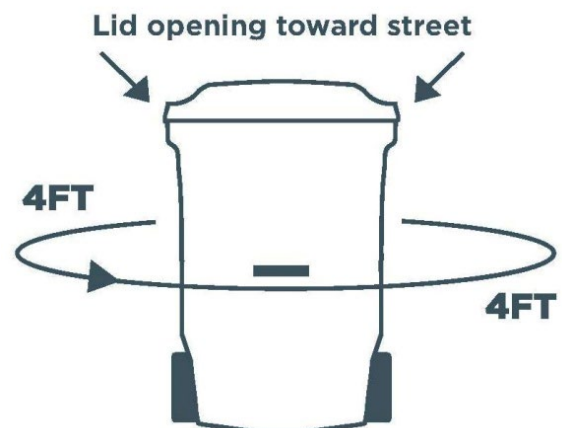

What if there is a snow bank?

In the case of snow, if your cart will not fit in your driveway opening, then you will need to clear an opening in the snow bank where the cart can be properly placed. Carts cannot be placed on top of the snow bank or in the road. Improperly placed carts will not be collected.