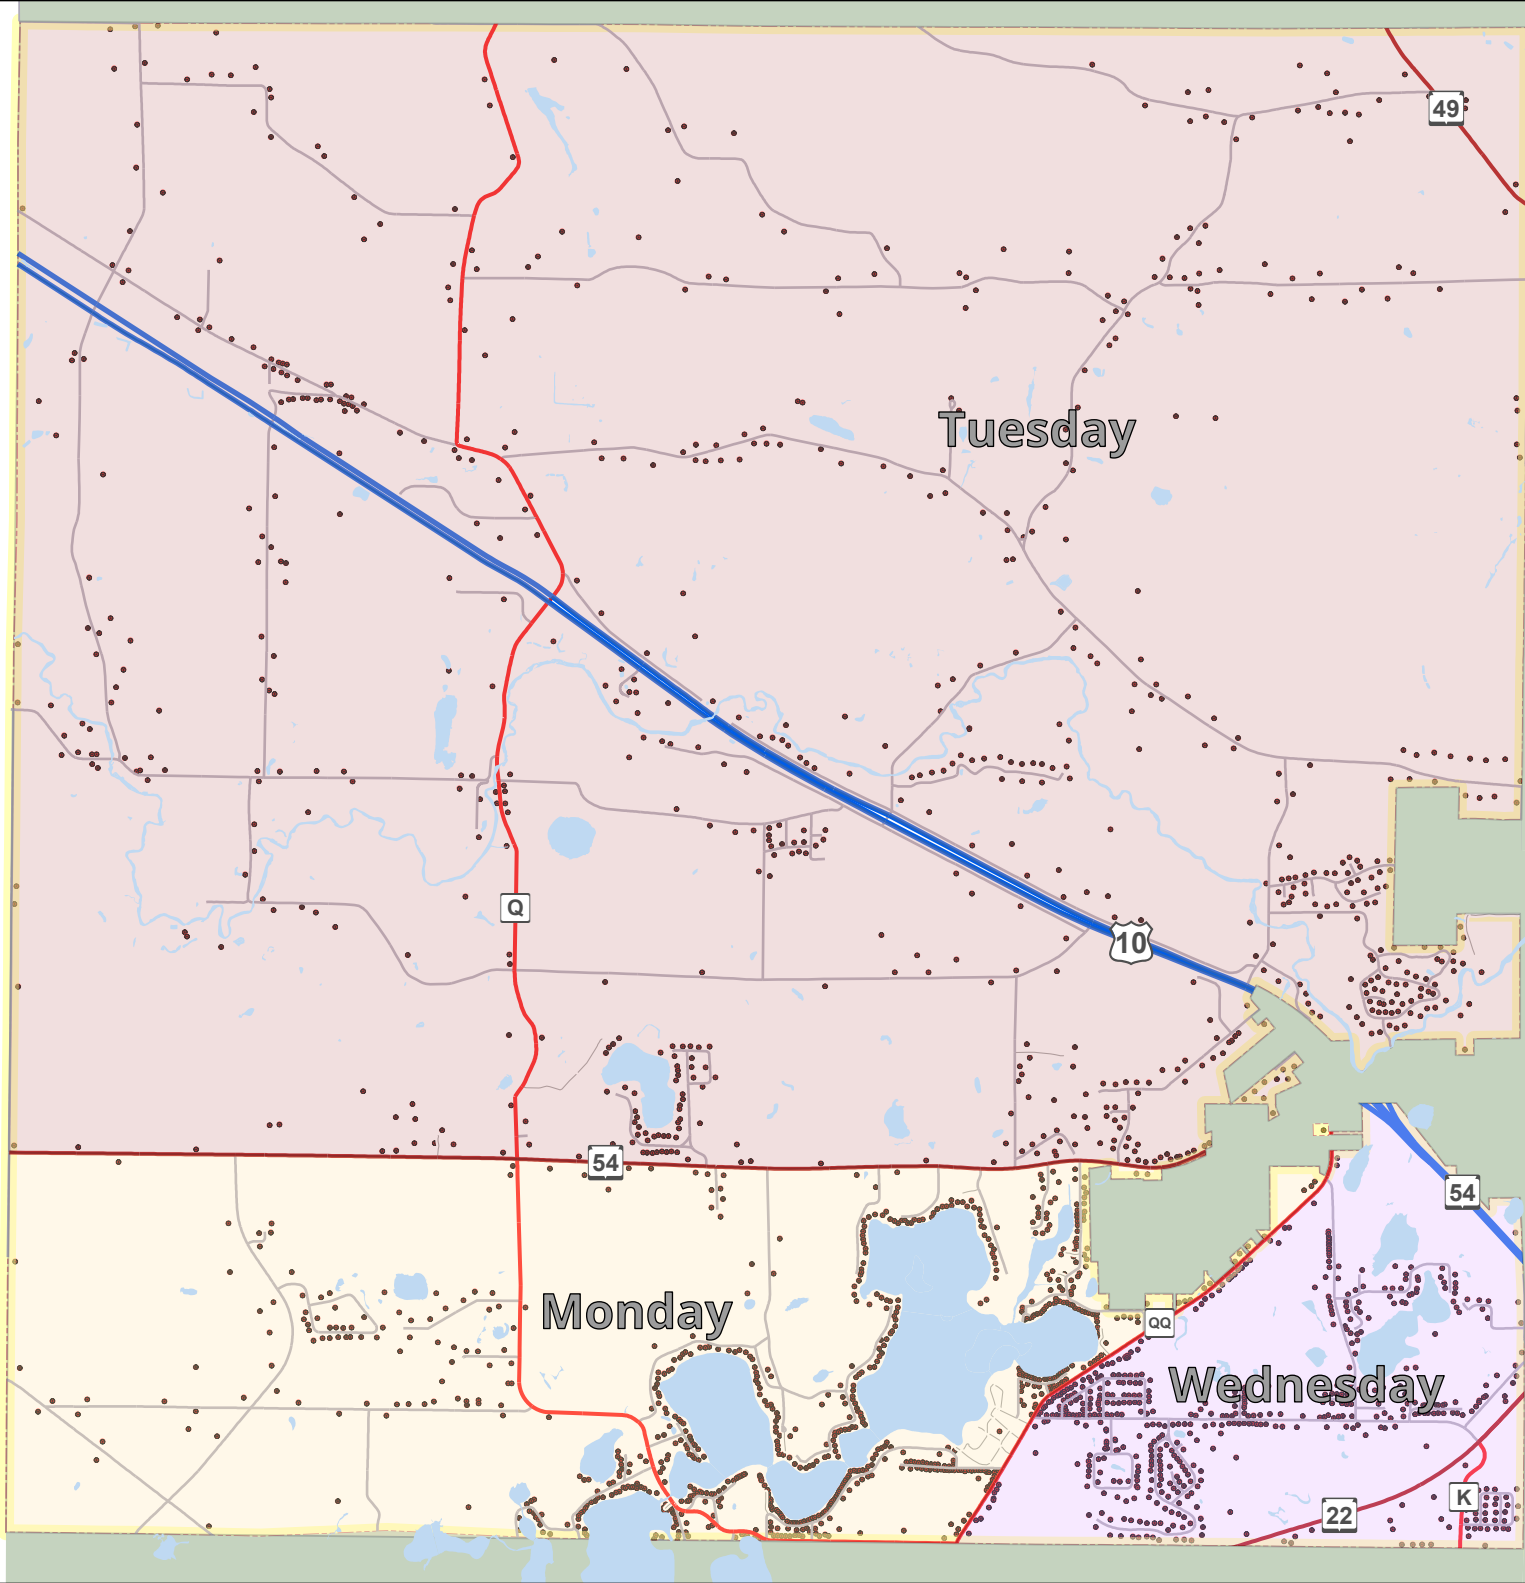

Town of Farmington

Garbage & Recycling Collection

- US Highways
- State Highways
- County Highways
- Town
- Site Addresses

Pick Up

- Monday
- Tuesday
- Wednesday

*Designated Pick-Up Days
Garbage: Weekly
Recycling: Every Other Week

ATTENTION: This is not a legal survey document. This map was compiled by the Waupaca County Land Information Office based upon interpretation of resources to the date printed on this document, duplication without written consent is prohibited. The Waupaca County Land Information Office assumes no responsibility for the accuracy of the information provided. If you find errors, please contact (715) 258-6496